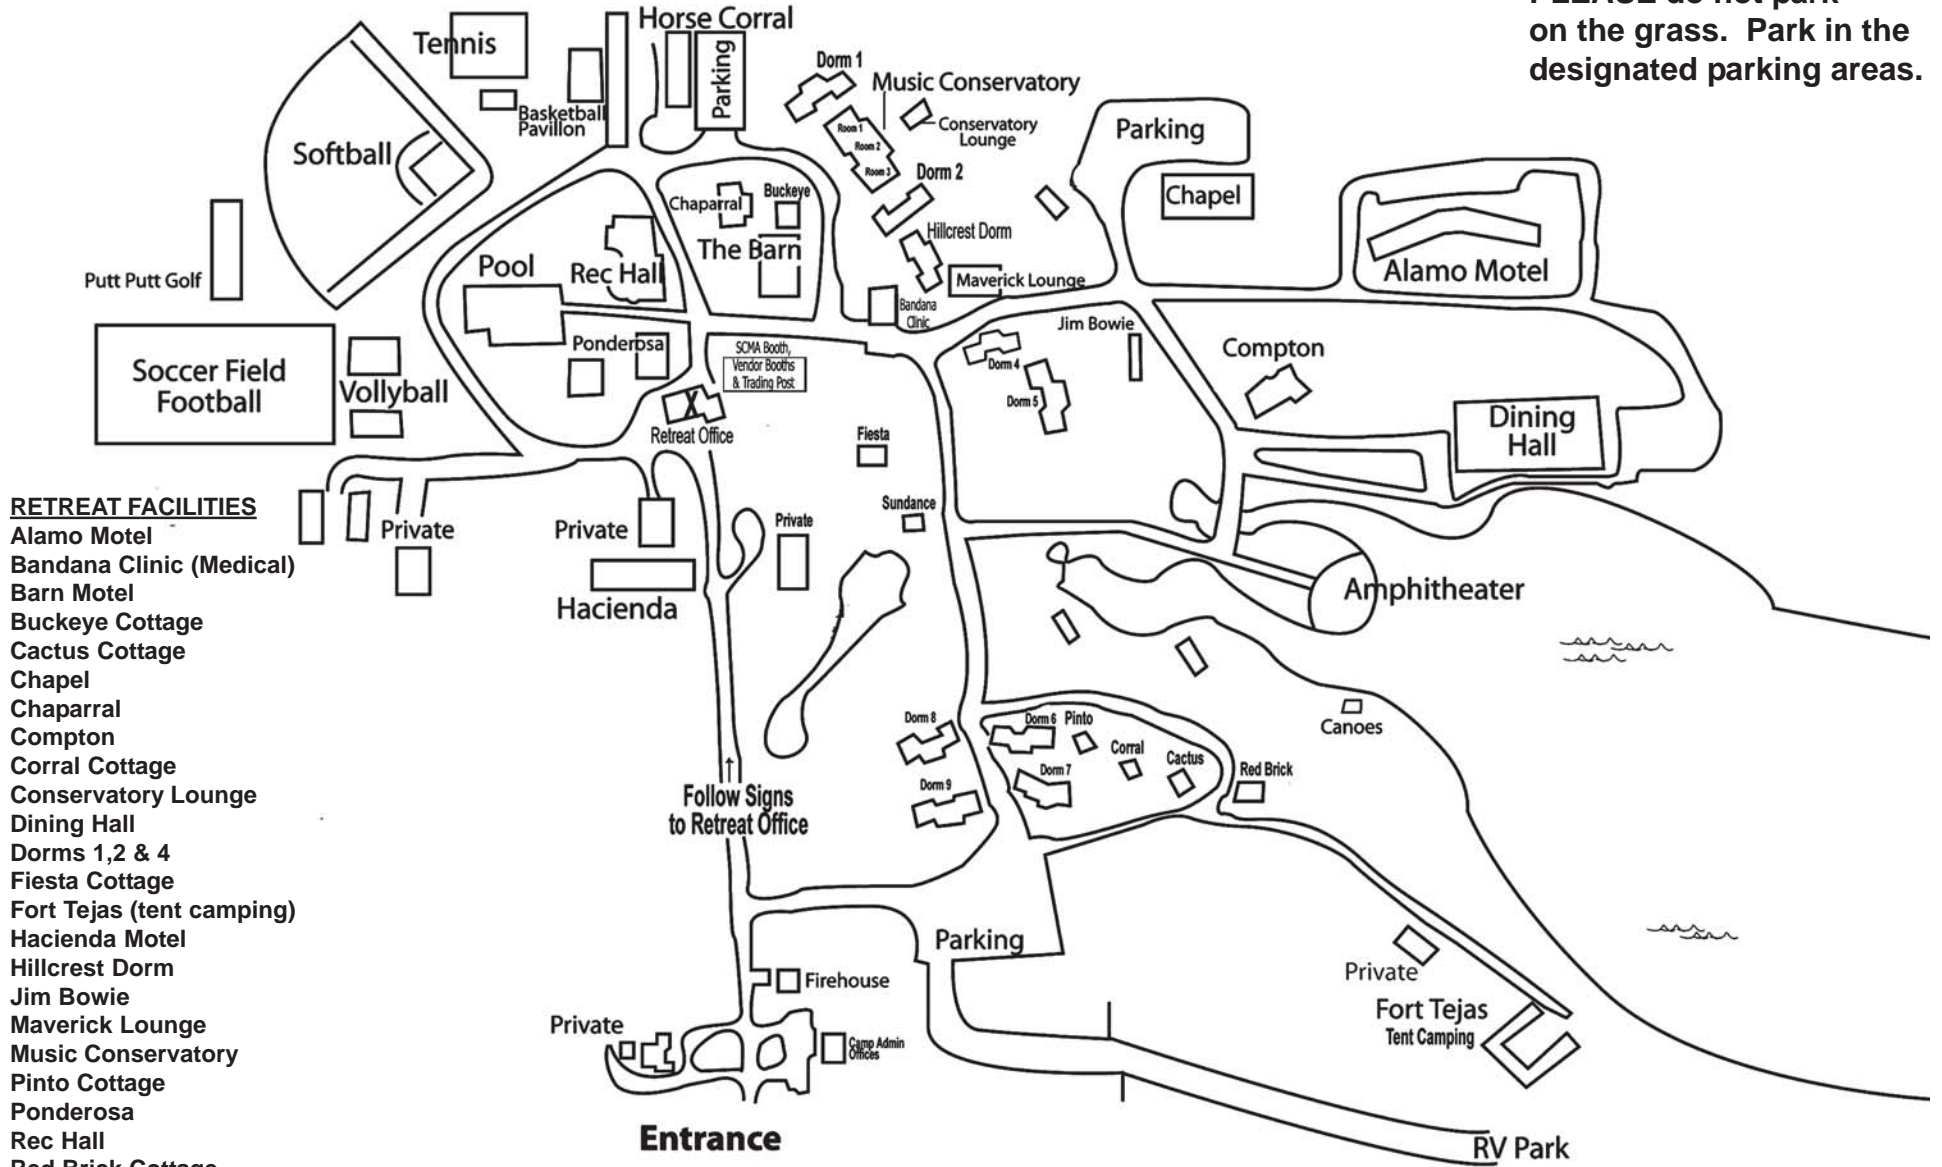

# Hoblitzelle Camp & Conference Center

## O'Flaherty Irish Music Retreat Site Map

**PLEASE do not park on the grass. Park in the designated parking areas.**

### RETREAT FACILITIES

- Alamo Motel
- Bandana Clinic (Medical)
- Barn Motel
- Buckeye Cottage
- Cactus Cottage
- Chapel
- Chaparral
- Compton
- Corral Cottage
- Conservatory Lounge
- Dining Hall
- Dorms 1, 2 & 4
- Fiesta Cottage
- Fort Tejas (tent camping)
- Hacienda Motel
- Hillcrest Dorm
- Jim Bowie
- Maverick Lounge
- Music Conservatory
- Pinto Cottage
- Ponderosa
- Rec Hall
- Red Brick Cottage
- Retreat Office
- RV Park
- Sundance Cottage
- Trading Post (Retreat, SCMA & Vendor Booths)

### Important Phone Numbers

During Retreat Main Office -- (972) 723-2387 ext. 117  
 Managers -- (972) 238-8724